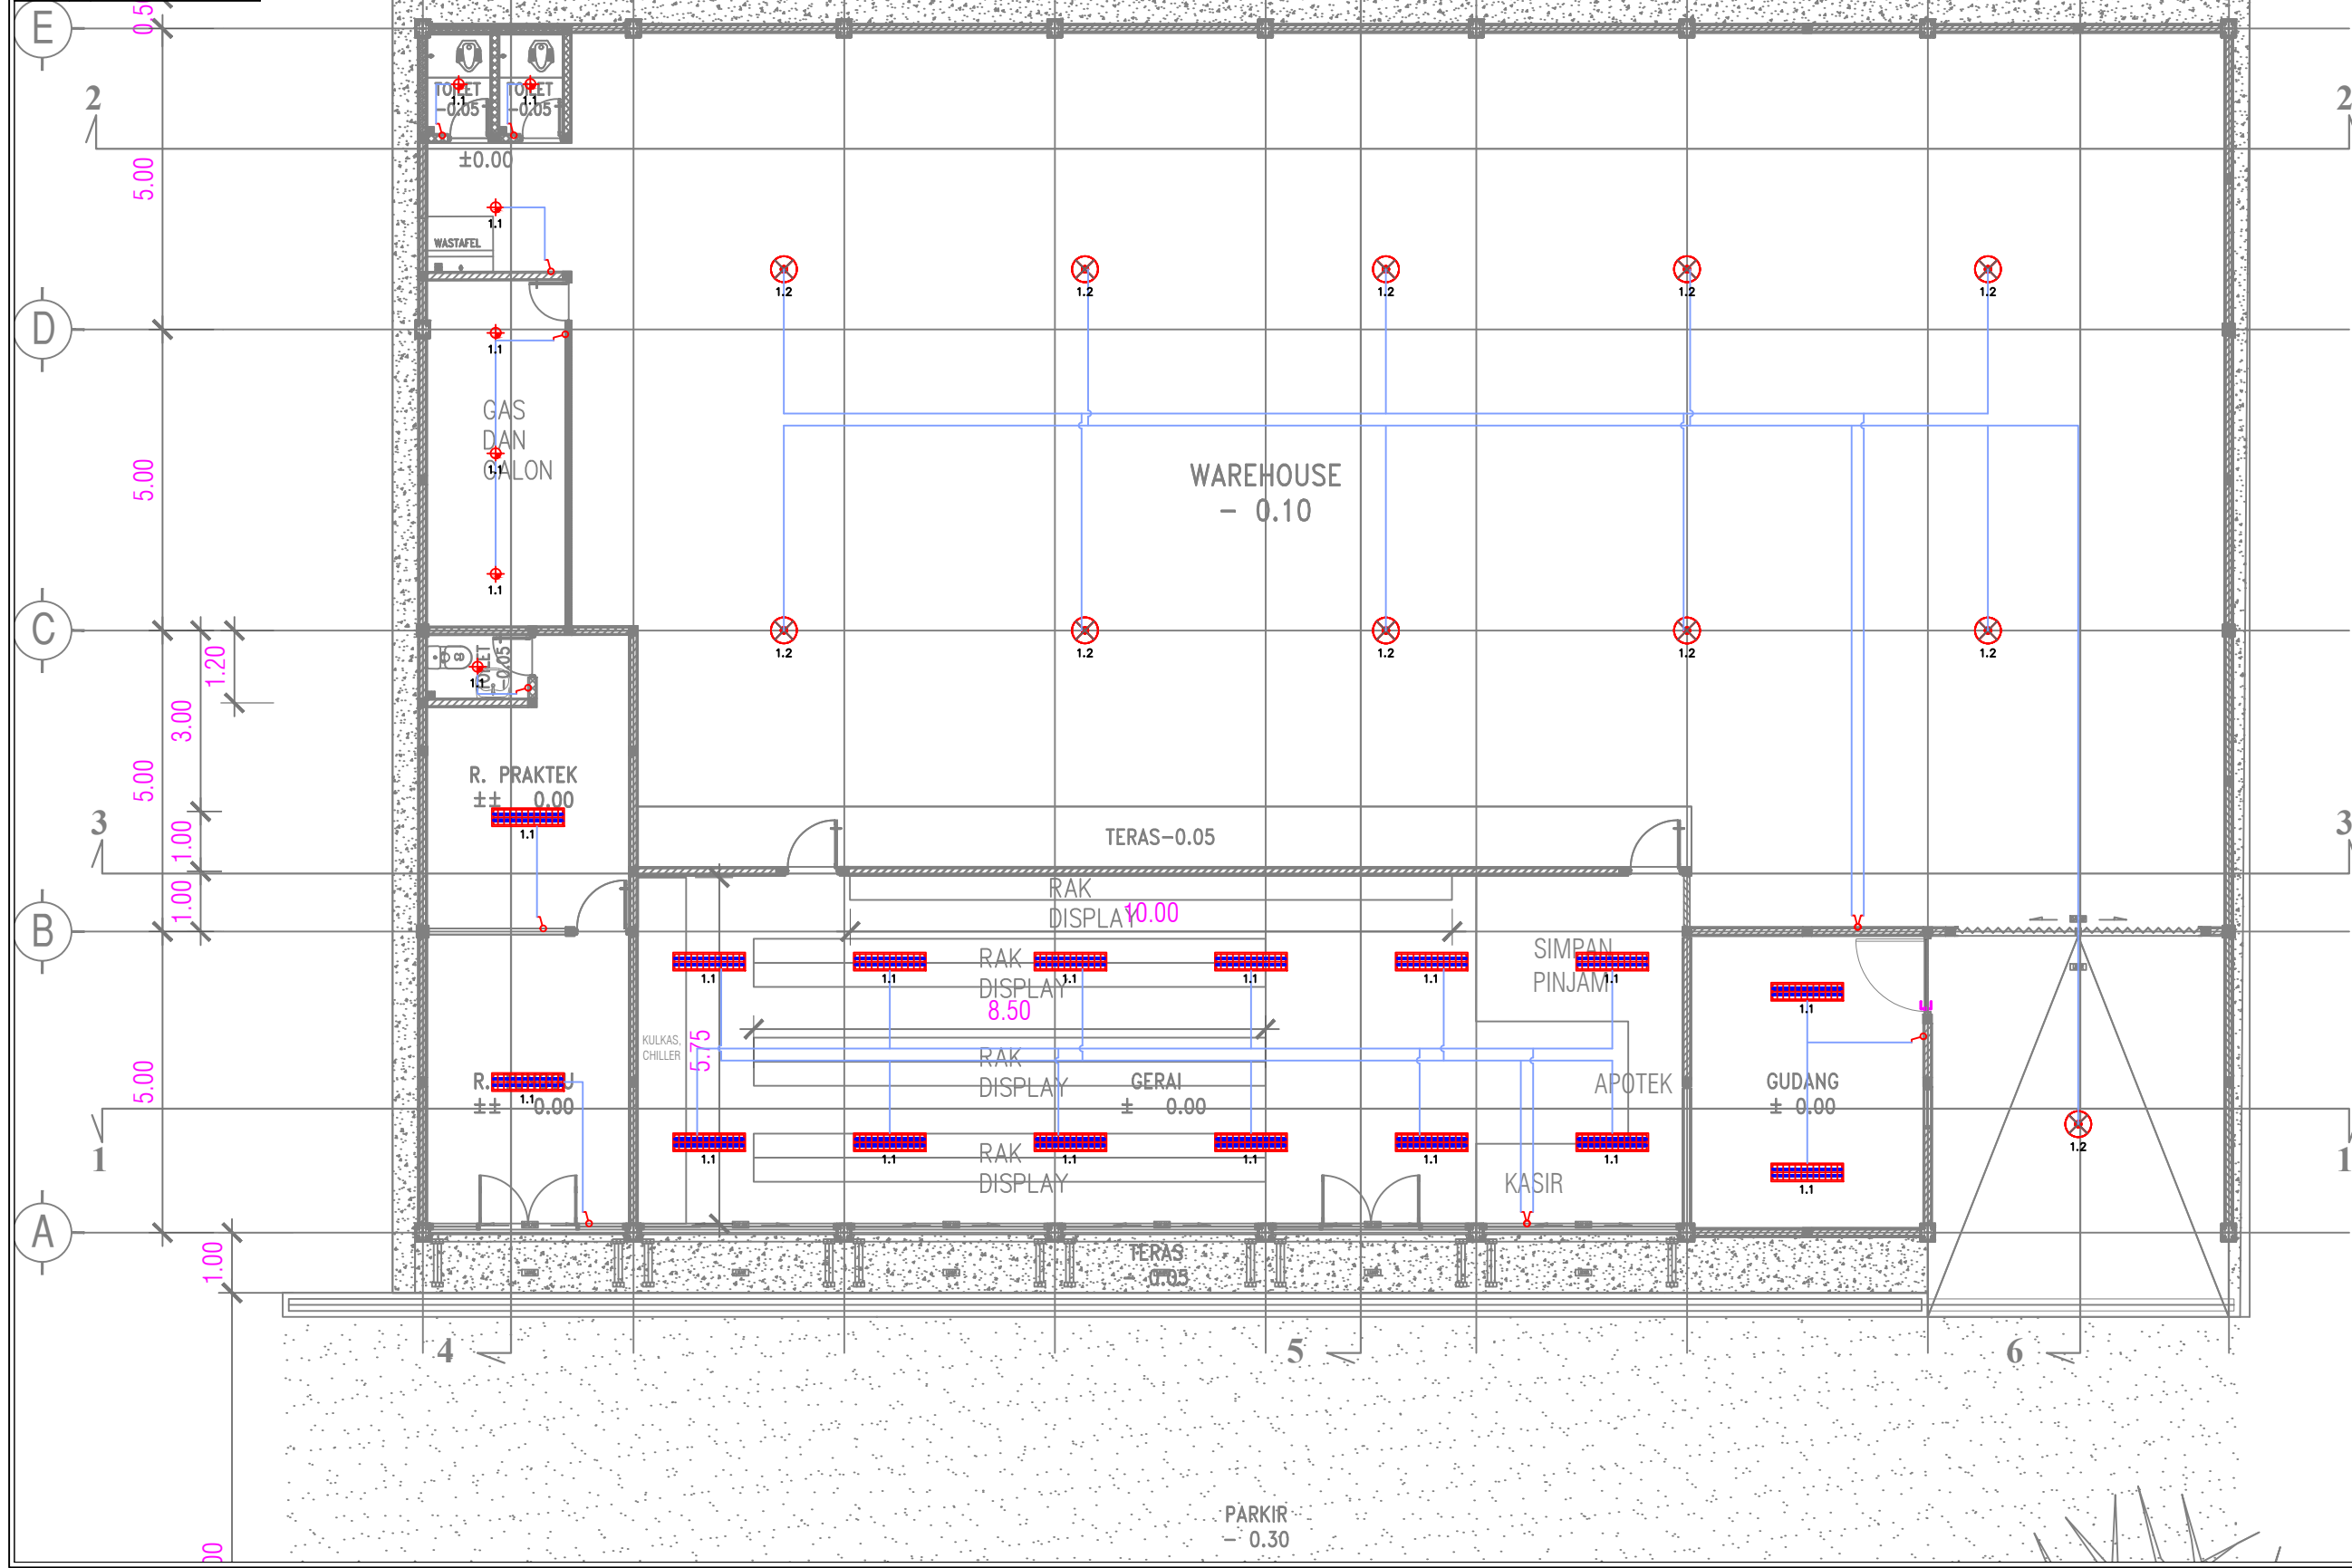

JUDUL GAMBAR		SKALA
INSTALASI PENERANGAN KOPERASI		1 : 150
KODE	NO GAMBAR	JML. LEMBAR
LAK-201		

LEGEND	
	T10 LED 2 X 18 WATT C/W COVER
	RM-TL LED 2 X 18 WATT
	T10 LED 1 X 18 WATT C/W COVER
	INDUSTRIAL LIGHT 1 X 50 WATT
	DOWNLIGHT LED 1 X 14 WATT
	DOWNLIGHT LED 1 X 9 WATT
	BALLARD LED 20 WATT
	STOPKONTAK DINDING
	STOPKONTAK LANTAI
	STOPKONTAK AC
	CEILING FAN
	WALL FAN
	PANEL DISTRIBUSI
	SAKLAR SINGLE
	SAKLAR DOUBLE
	SAKLAR TUKAR
	GRID SWITCH