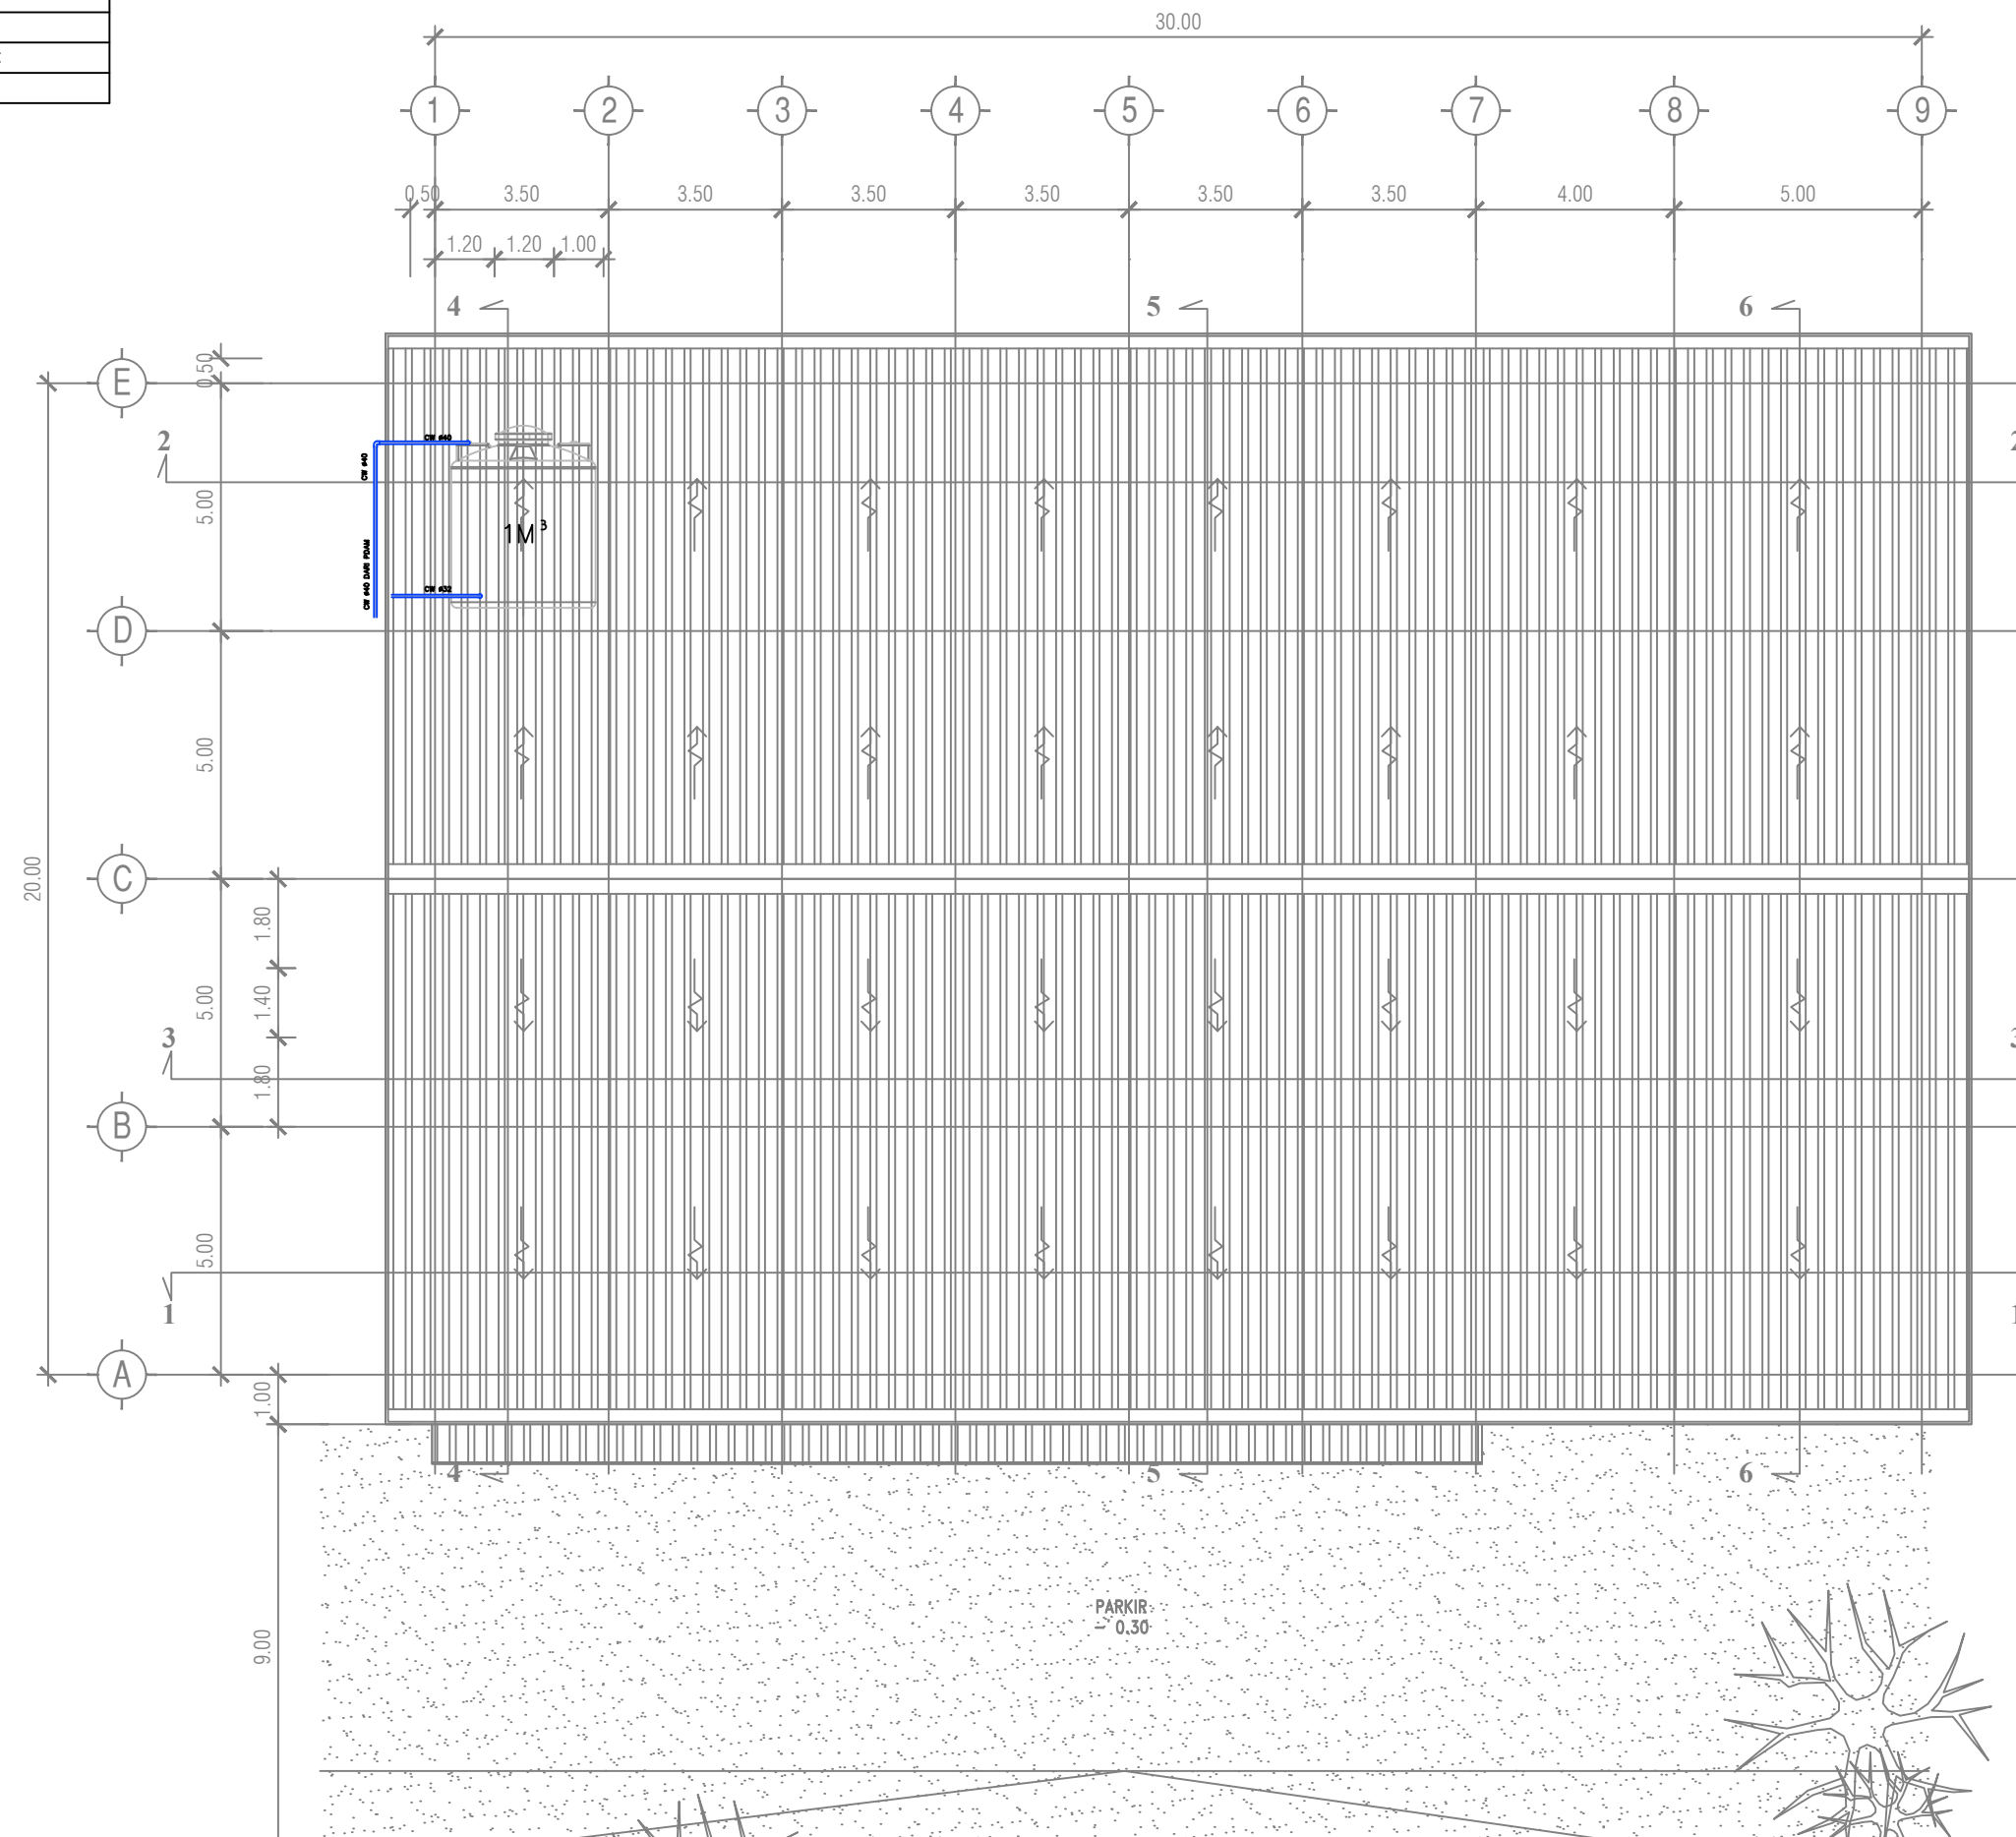

LEGEND	
CW	: CLEAN WATER (AIR BERSIH)
CWT	: CLEAN WATER W/ TRANSFER
CWG	: CLEAN WATER W/ GARVITASI
CWB	: CLEAN WATER W/ BOOSTER
GV	: GATE VALVE
CV	: CHECK VALVE
FJ	: FLEXIBEL JOINT
ST	: STRAINER
GWT	: GROUND WATER TANK
	: AIR BERSIH (CW)

JUDUL GAMBAR		SKALA
INSTALASI PLUMBING (CW) DAK ATAP KOPERASI		1 : 150
KODE	NO GAMBAR	JML. LEMBAR
PL-202