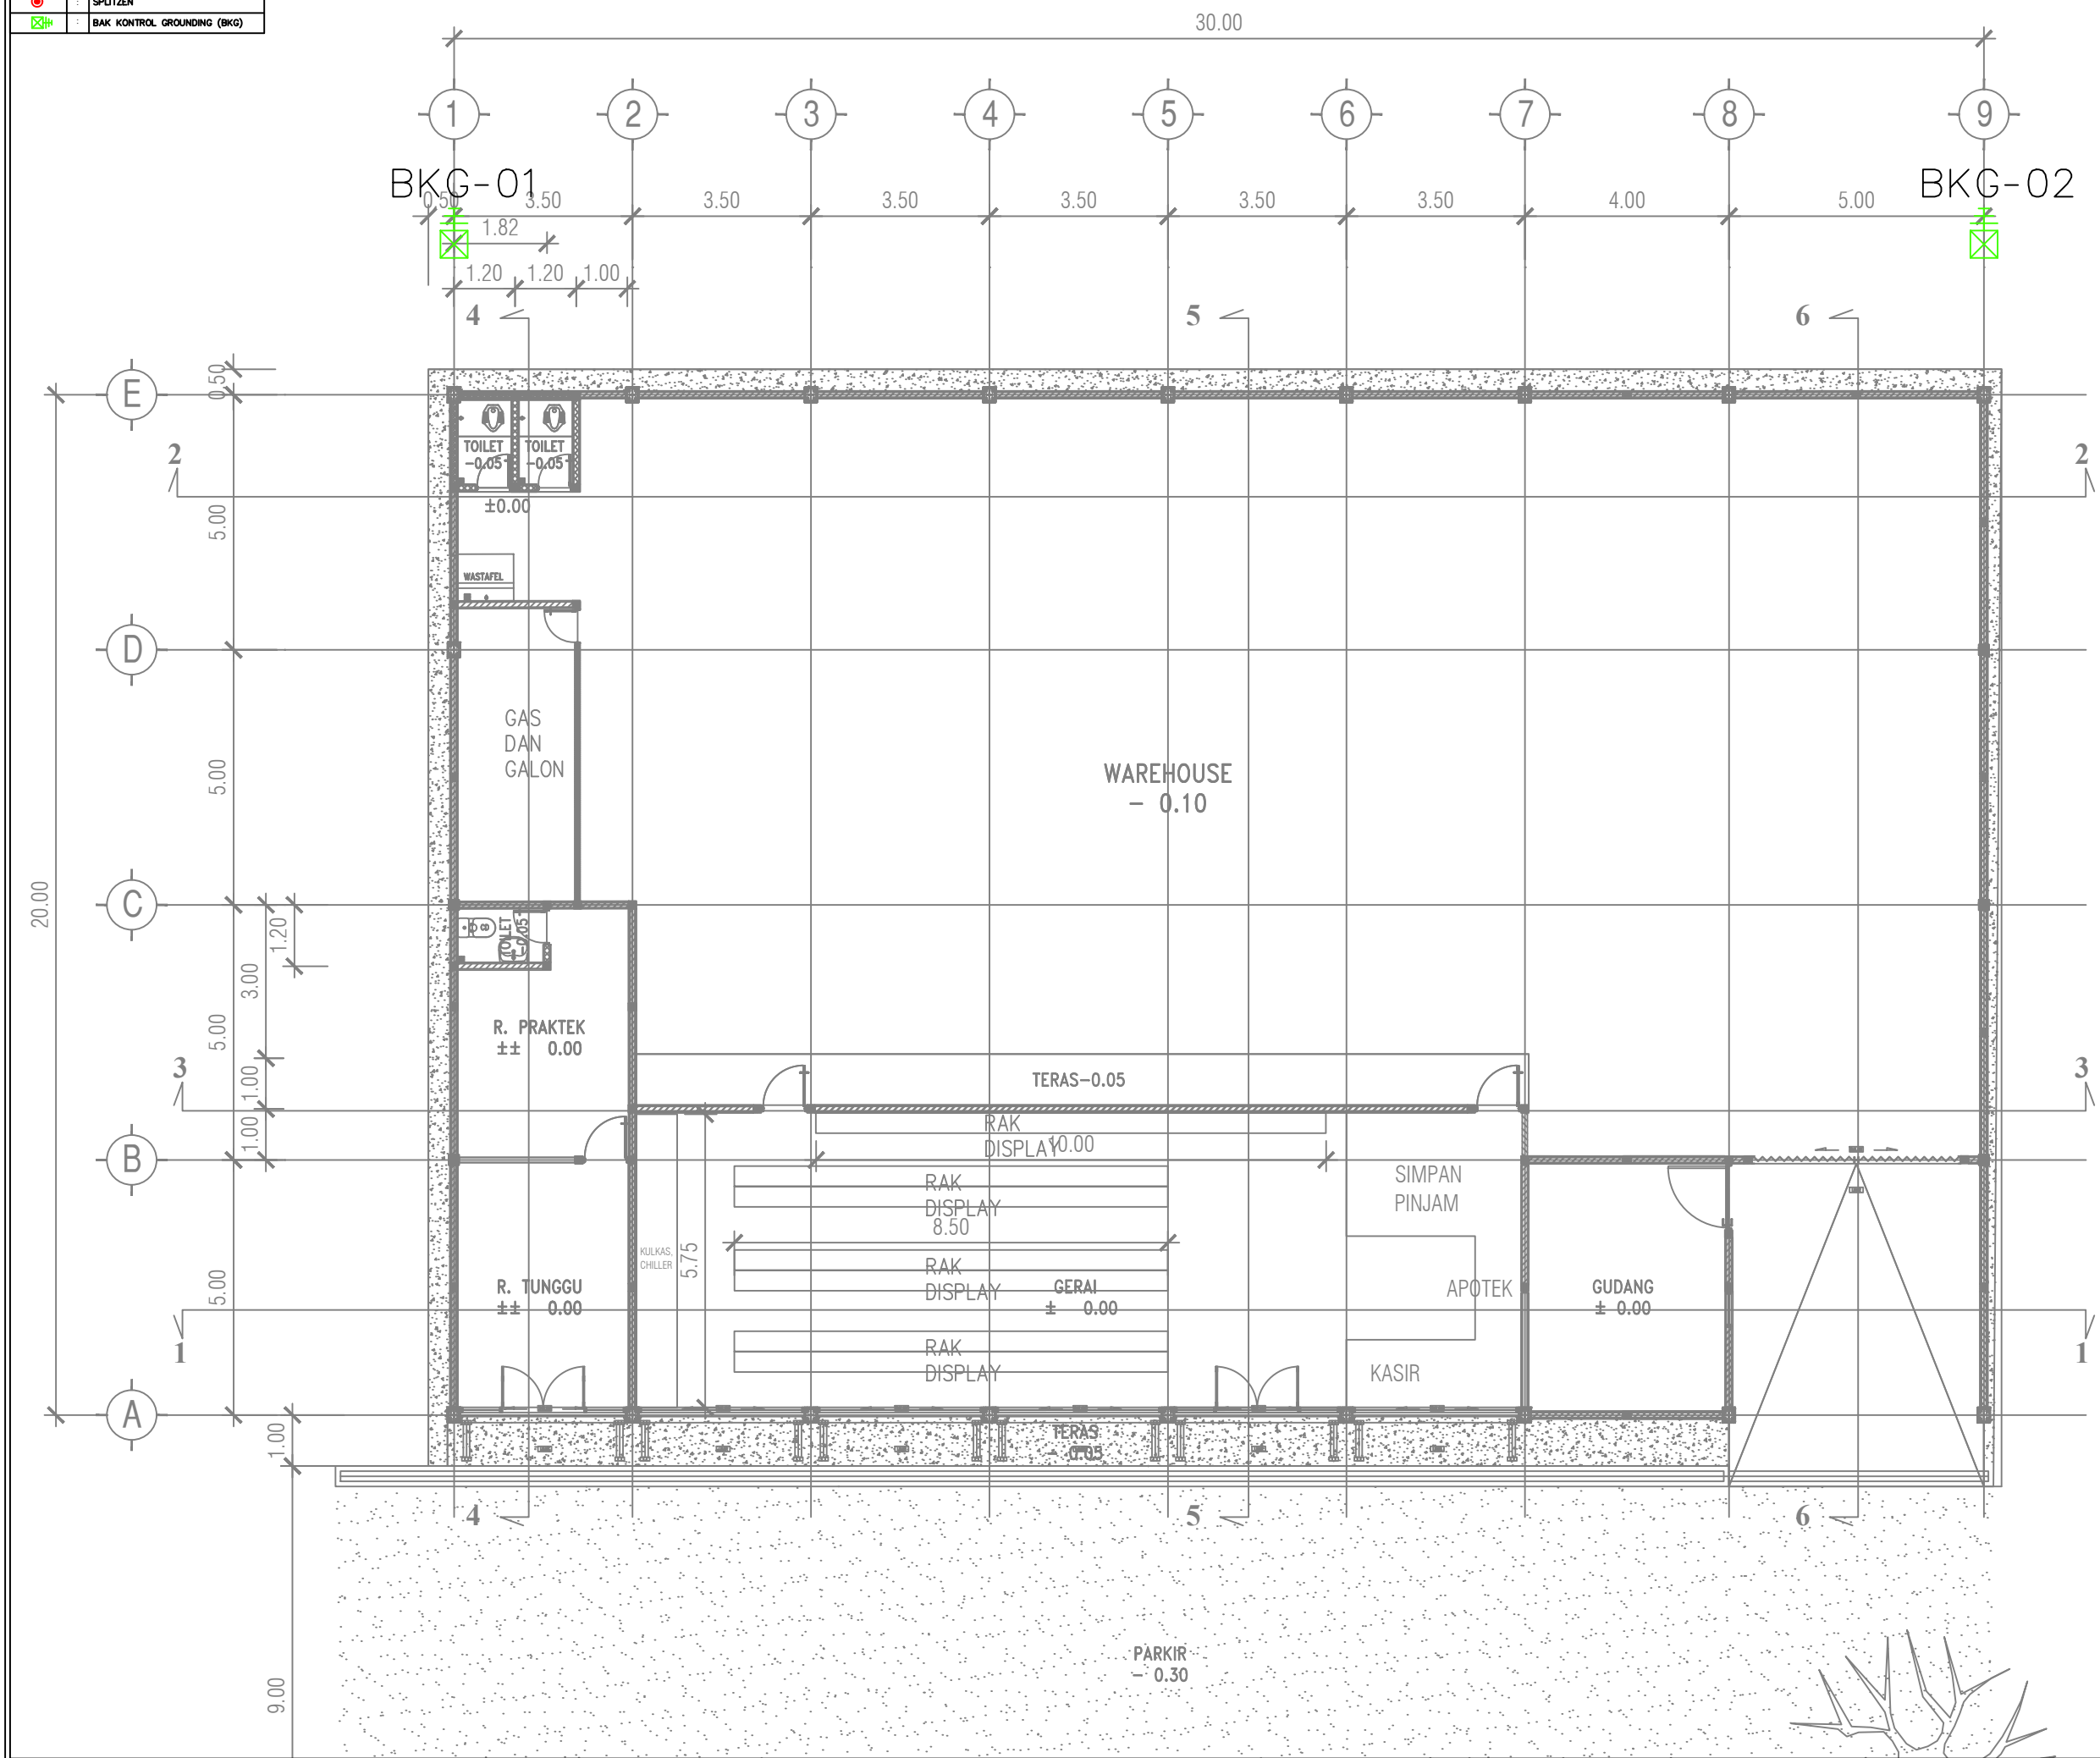

LEGEND	
	SPLITZEN
	BAK KONTROL GROUNDING (BKG)

JUDUL GAMBAR		SKALA
INSTALASI PENEMPATAN BAK KONTROL GROUNDING KOPERASI		1 : 150
KODE	NO GAMBAR	JML. LEMBAR
LAK-401