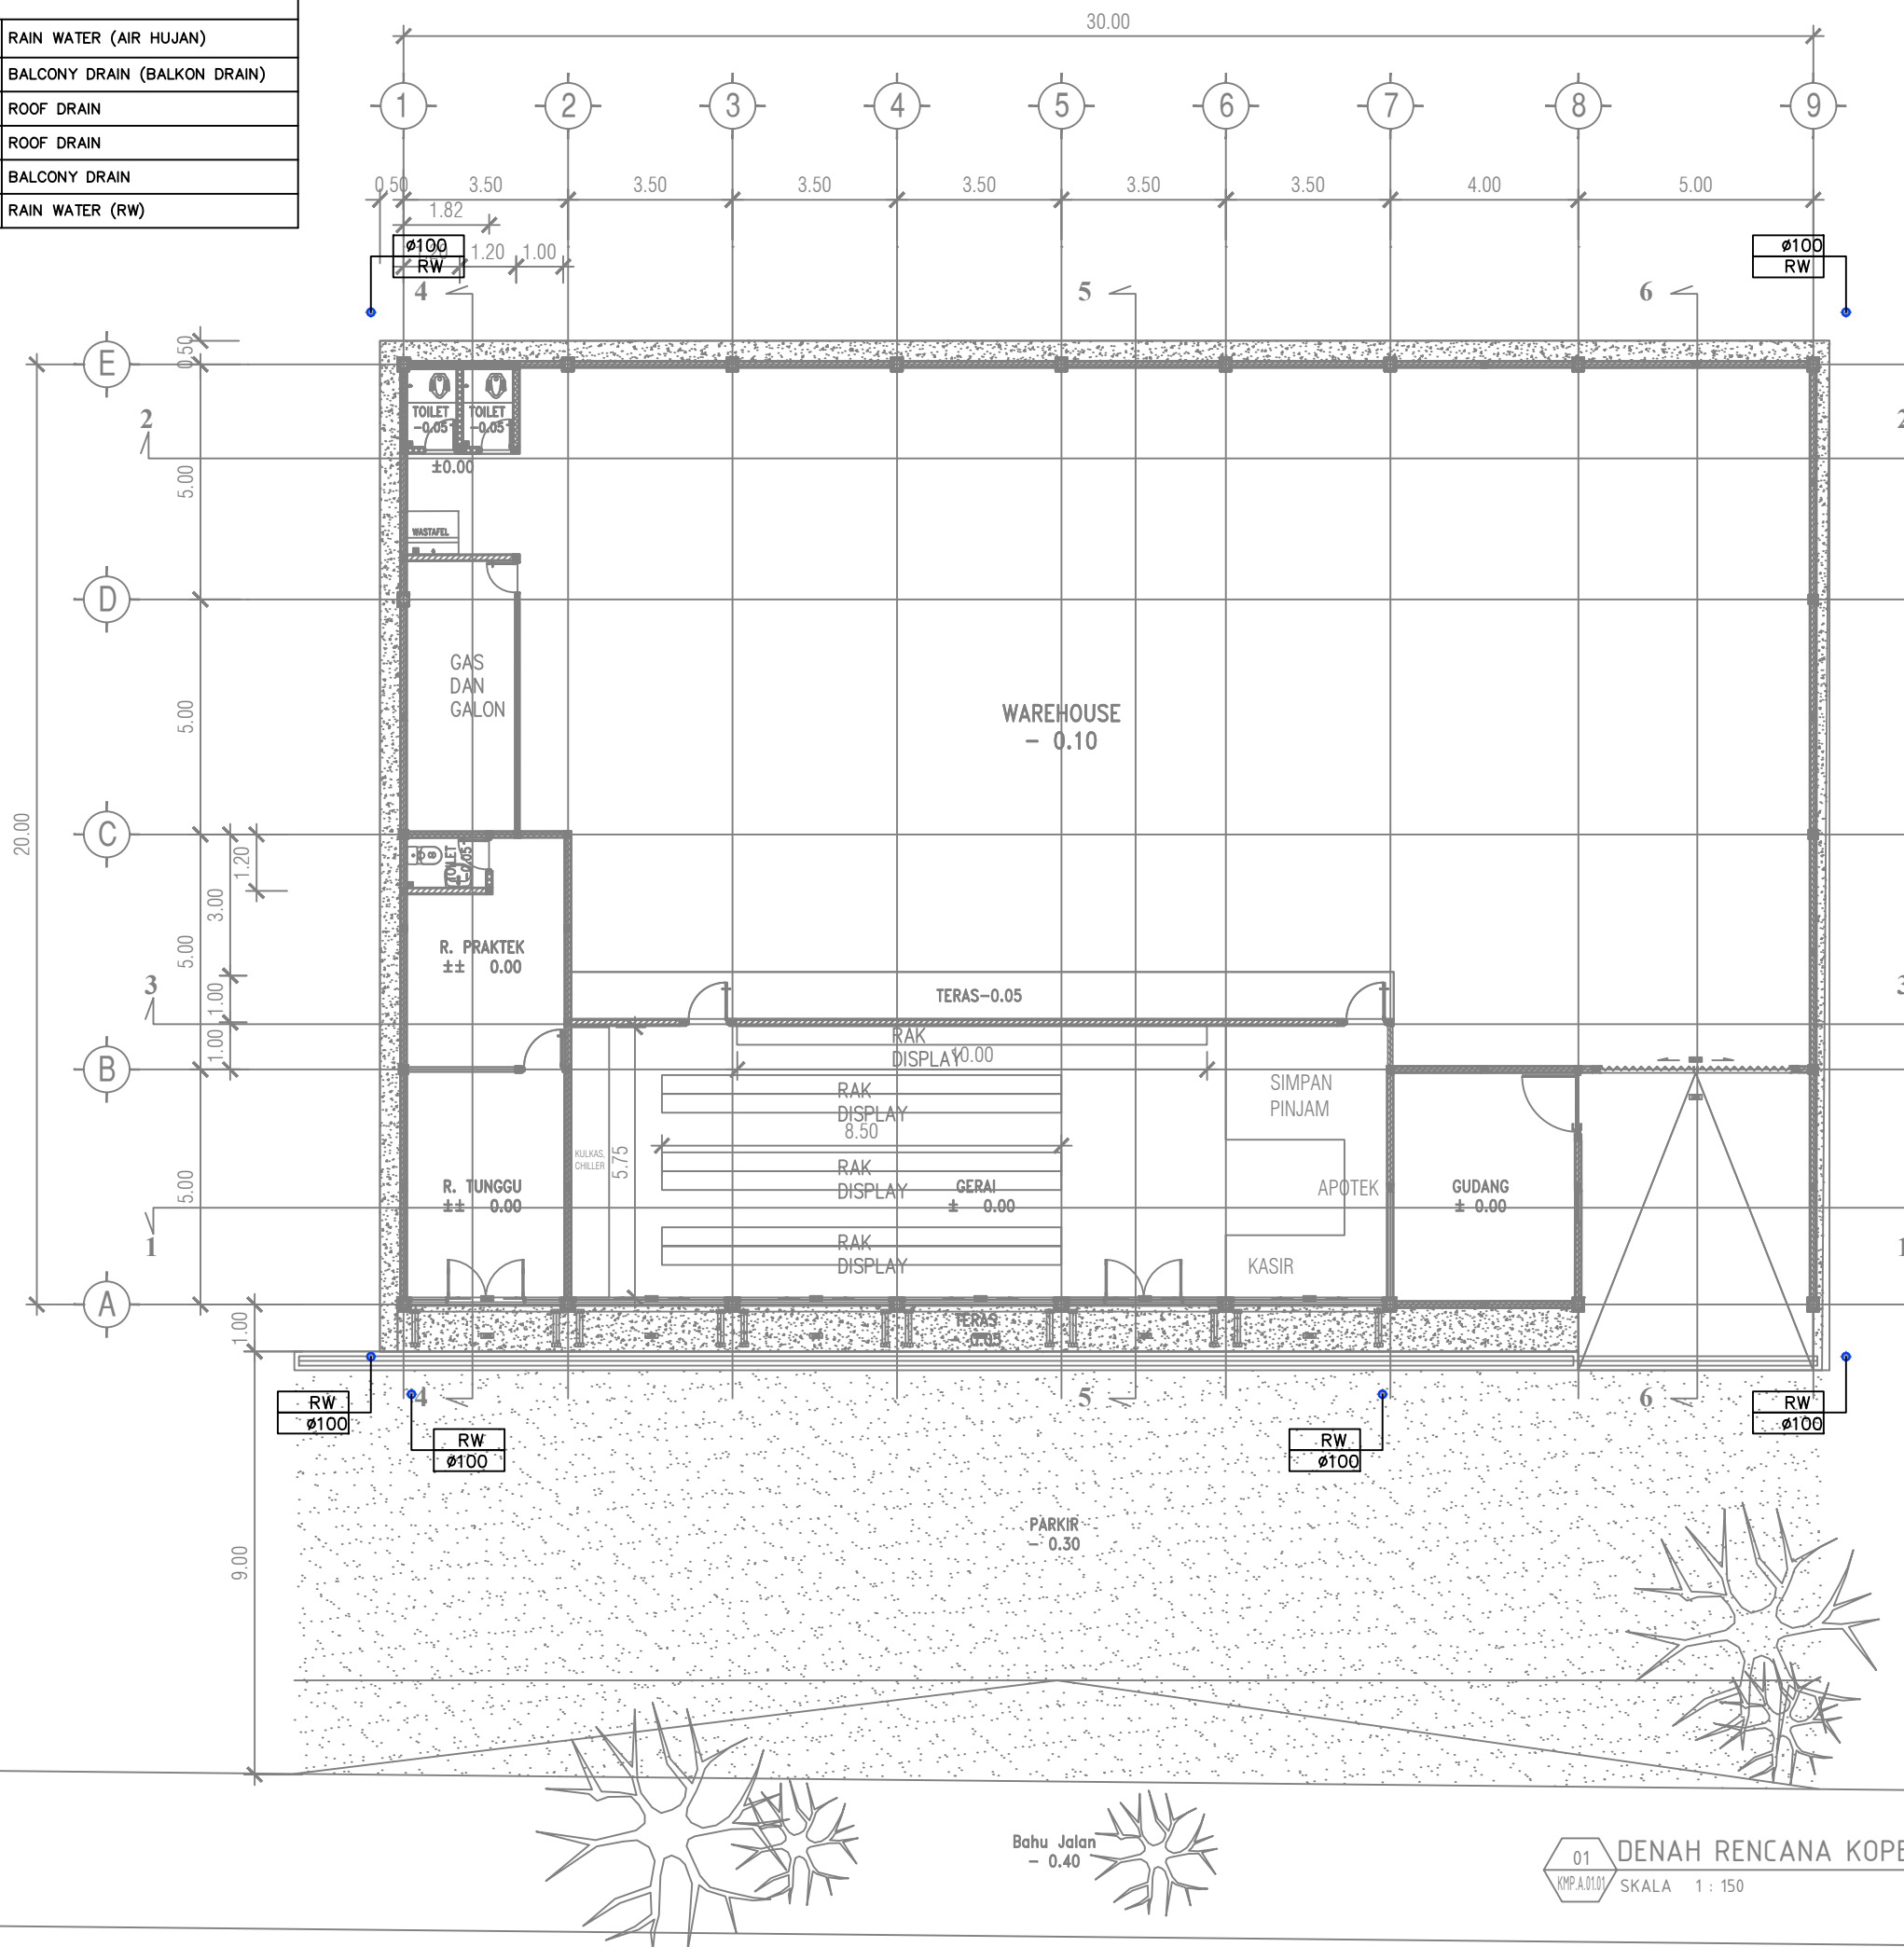

LEGEND	
RW	: RAIN WATER (AIR HUJAN)
BD	: BALCONY DRAIN (BALKON DRAIN)
RD	: ROOF DRAIN
	: ROOF DRAIN
	: BALCONY DRAIN
	: RAIN WATER (RW)

01 DENAH RENCANA KOPERASI
KMP.A.01.01 SKALA 1 : 150

JUDUL GAMBAR		SKALA
INSTALASI PLUMBING (RW) LANTAI 1 KOPERASI		1 : 150
KODE	NO GAMBAR	JML. LEMBAR
PL-401