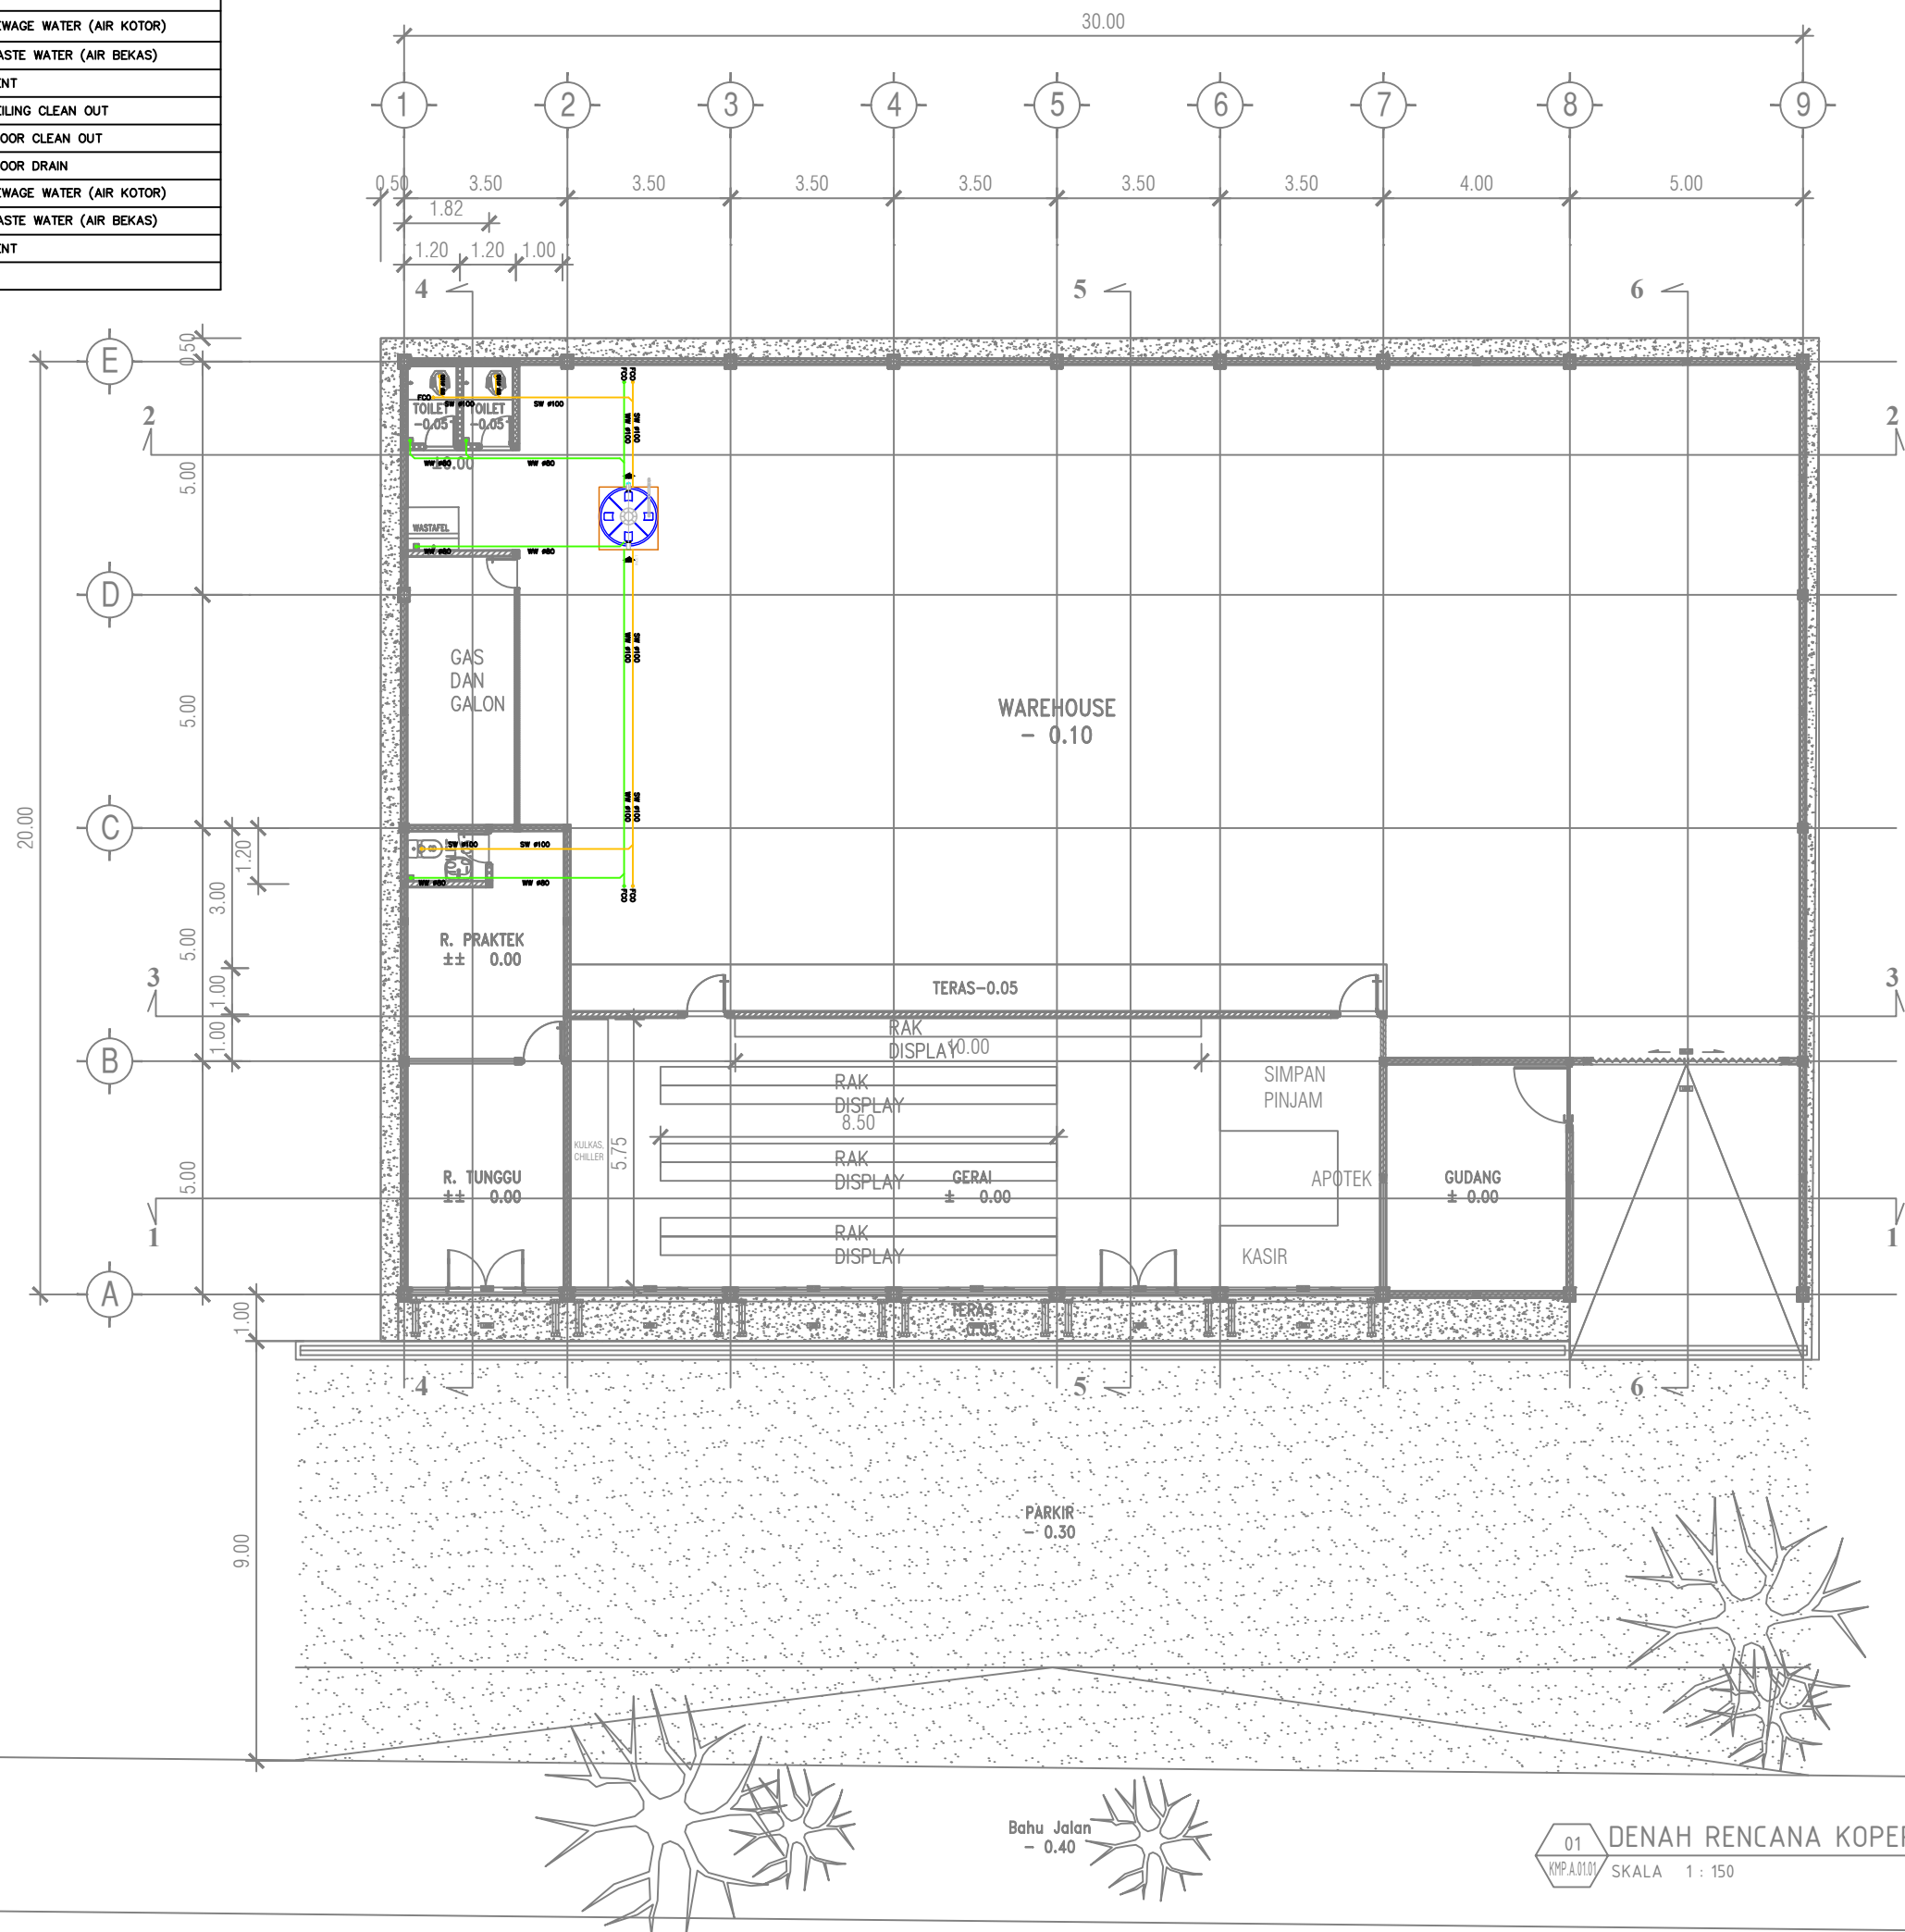

LEGEND	
SW	: SEWAGE WATER (AIR KOTOR)
WW	: WASTE WATER (AIR BEKAS)
VT	: VENT
CCO	: CEILING CLEAN OUT
FCO	: FLOOR CLEAN OUT
FD	: FLOOR DRAIN
	: SEWAGE WATER (AIR KOTOR)
	: WASTE WATER (AIR BEKAS)
	: VENT

01 DENAH RENCANA KOPERASI
KMP.A.01.01 SKALA 1 : 150

JUDUL GAMBAR		SKALA
INSTALASI PLUMBING (SW) KOPERASI		1 : 150
KODE	NO GAMBAR	JML. LEMBAR
PL-301