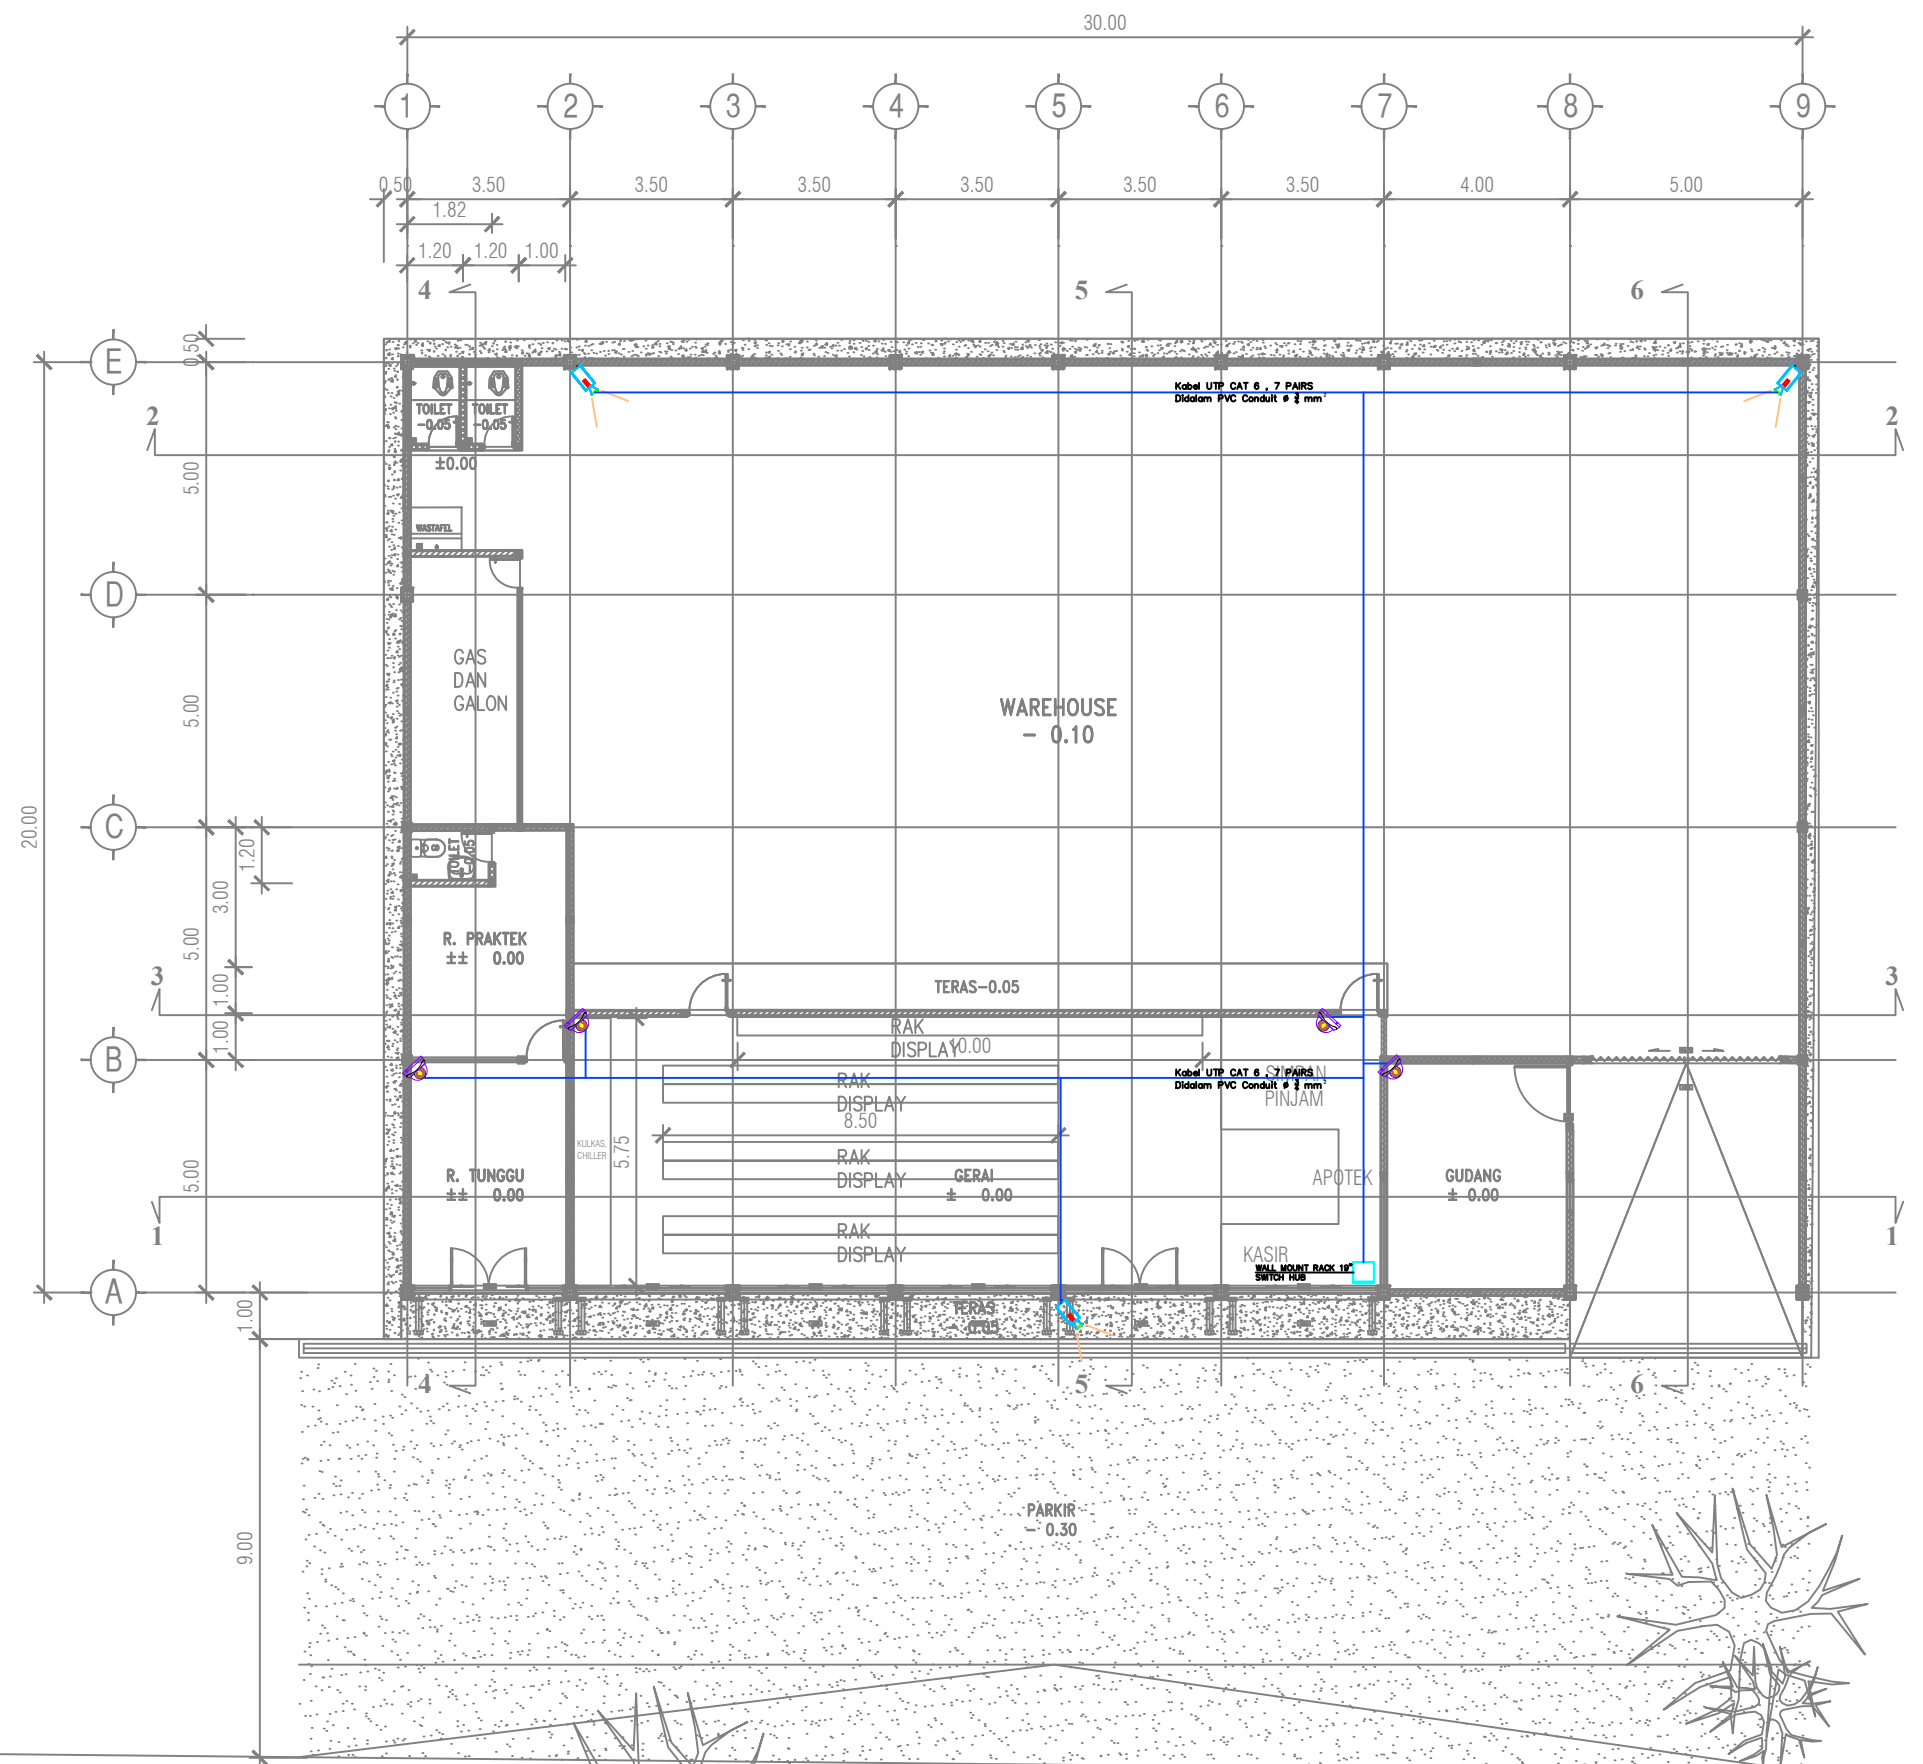

LEGEND	
	DOME CAMERA COLOR W/ VARIFOCAL LENS
	BULLET CAMERA COLOR W/ VARIFOCAL LENS
	BULLET CAMERA COLOR W/ VARIFOCAL LENS TYPE OUT DOOR

Bahu Jalan
- 0.40

01 DENAH RENCANA KOPERASI
KMP.A.0101 SKALA 1 : 150

JUDUL GAMBAR		SKALA
INSTALASI CCTV KOPERASI		1 : 150
KODE	NO GAMBAR	JML. LEMBAR
LAL-301