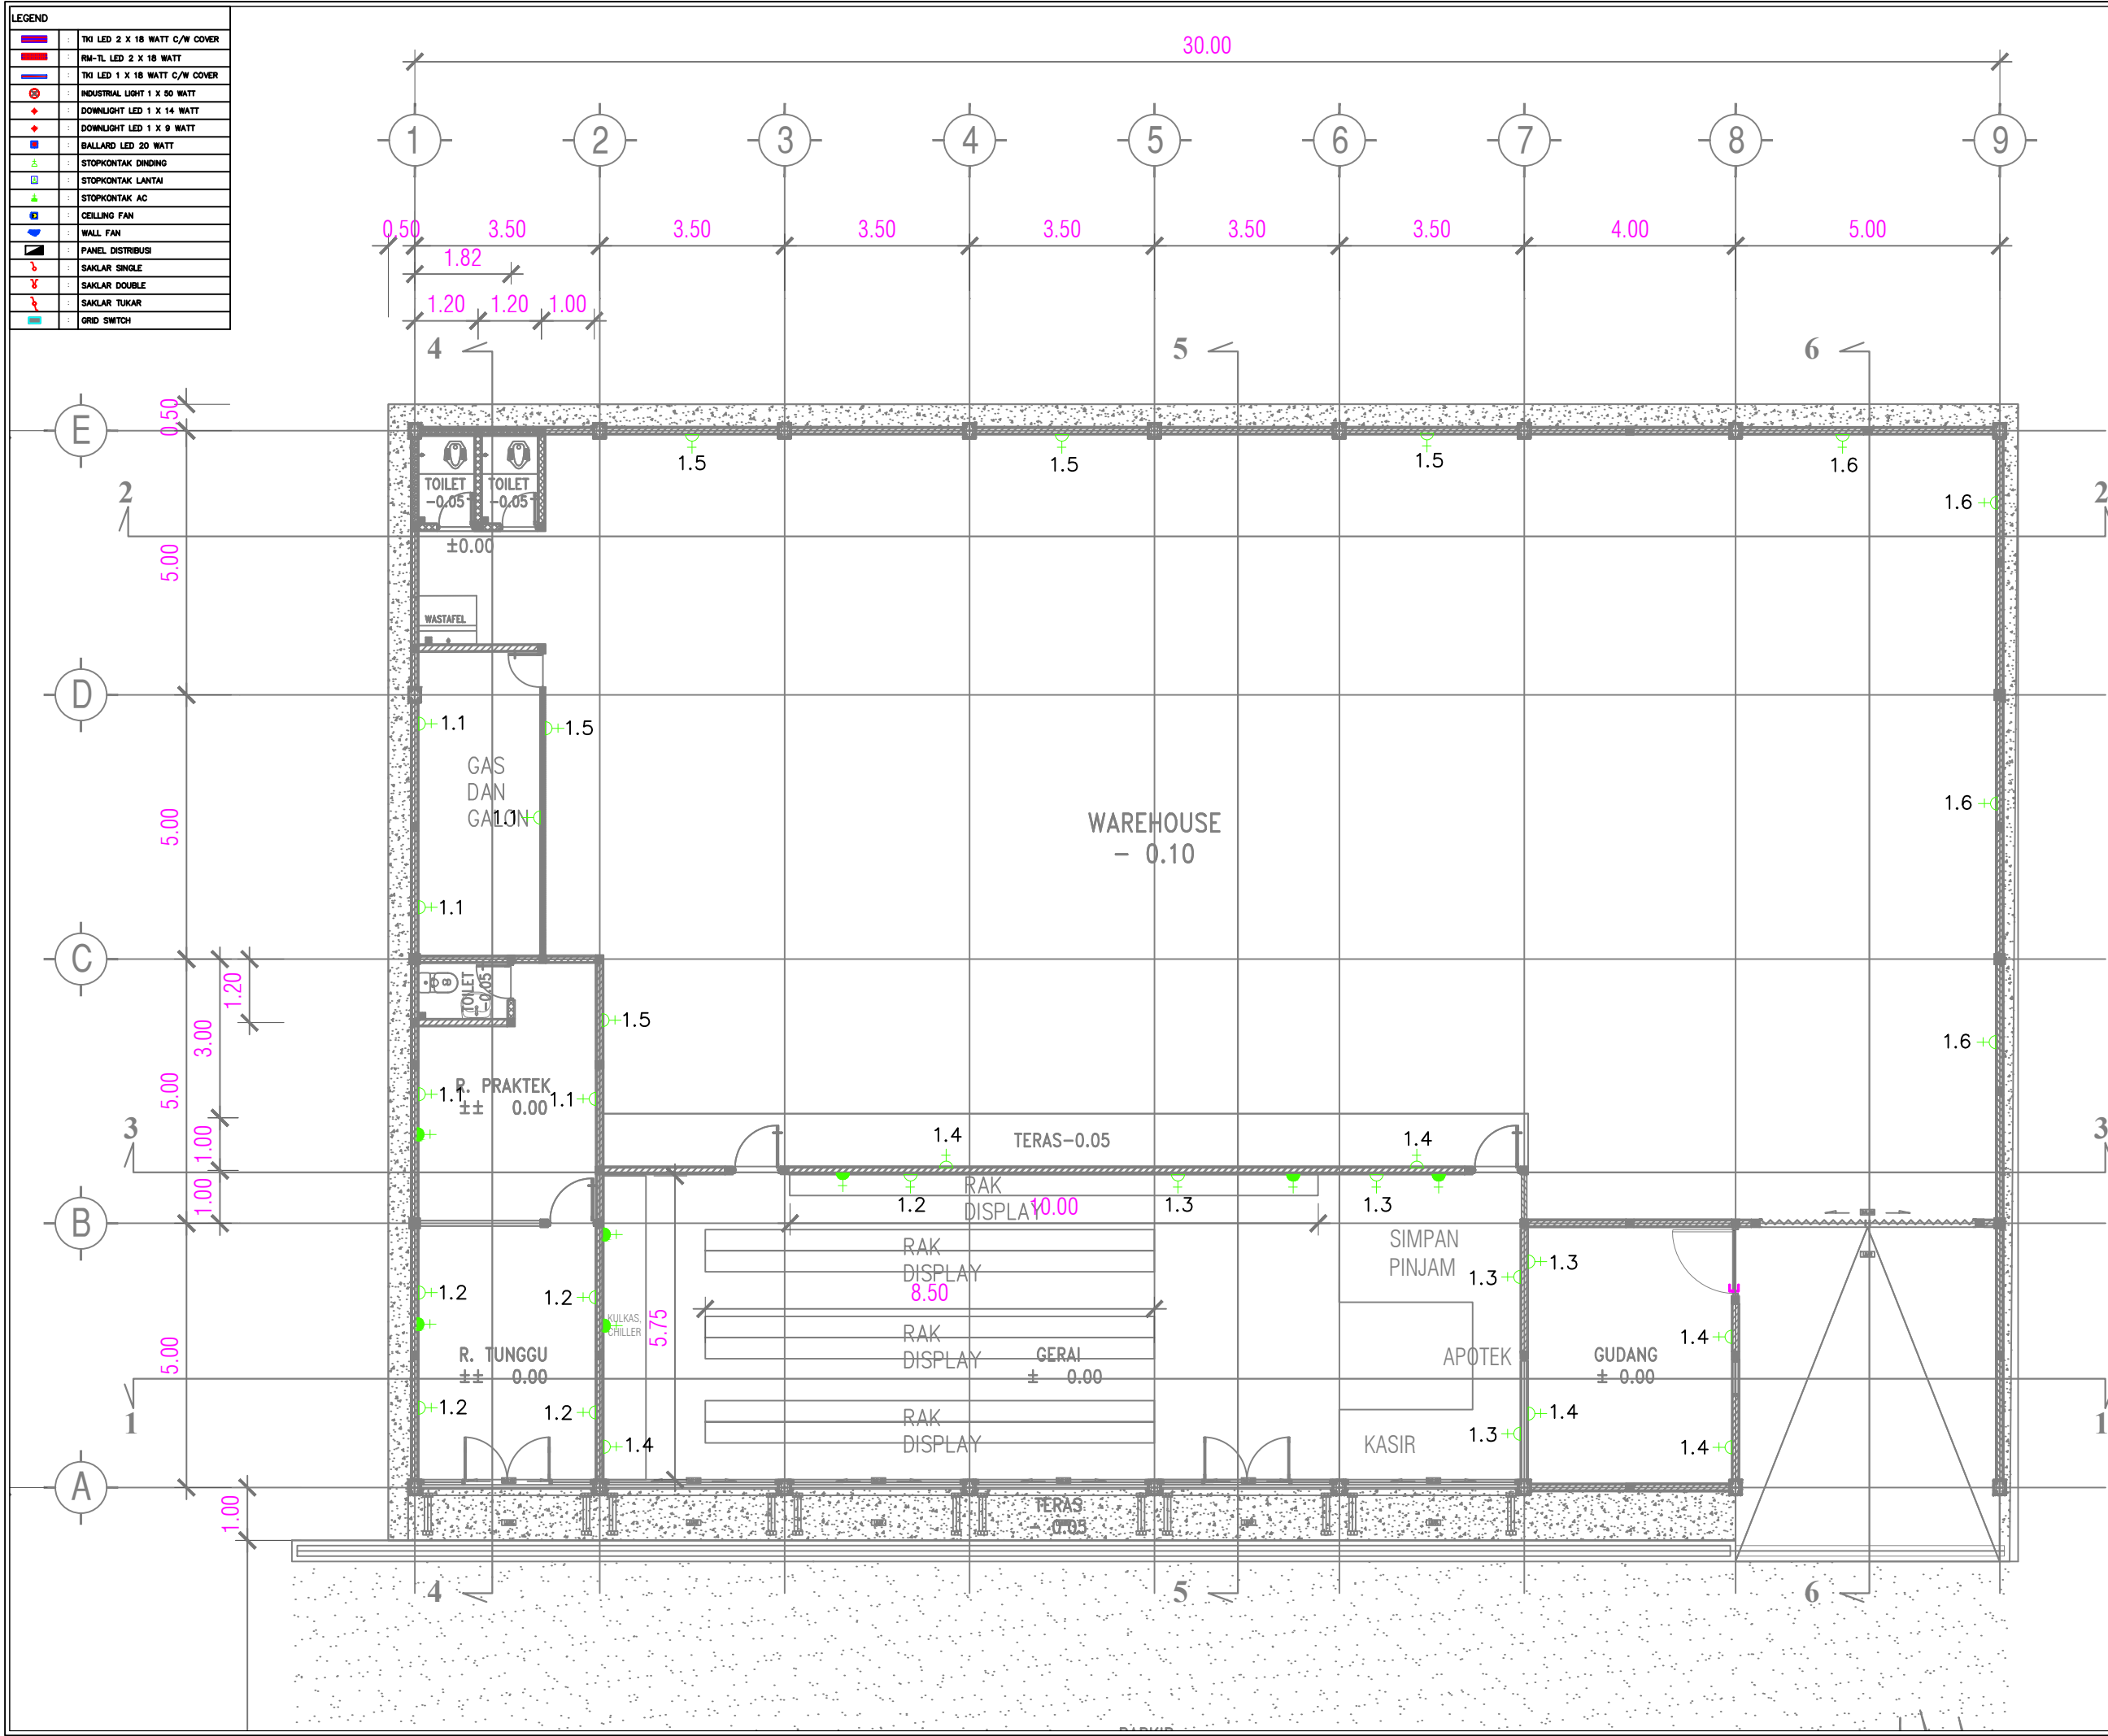

JUDUL GAMBAR		SKALA
INSTALASI PENERANGAN KOPERASI		1 : 150
KODE	NO GAMBAR	JML. LEMBAR
LAK-201		

LEGEND	
	T10 LED 2 X 18 WATT C/W COVER
	RM-TL LED 2 X 18 WATT
	T10 LED 1 X 18 WATT C/W COVER
	INDUSTRIAL LIGHT 1 X 50 WATT
	DOWNLIGHT LED 1 X 14 WATT
	DOWNLIGHT LED 1 X 9 WATT
	BALLARD LED 20 WATT
	STOPKONTAK DINDING
	STOPKONTAK LANTAI
	STOPKONTAK AC
	CEILING FAN
	WALL FAN
	PANEL DISTRIBUSI
	SAKLAR SINGLE
	SAKLAR DOUBLE
	SAKLAR TUKAR
	GRID SWITCH