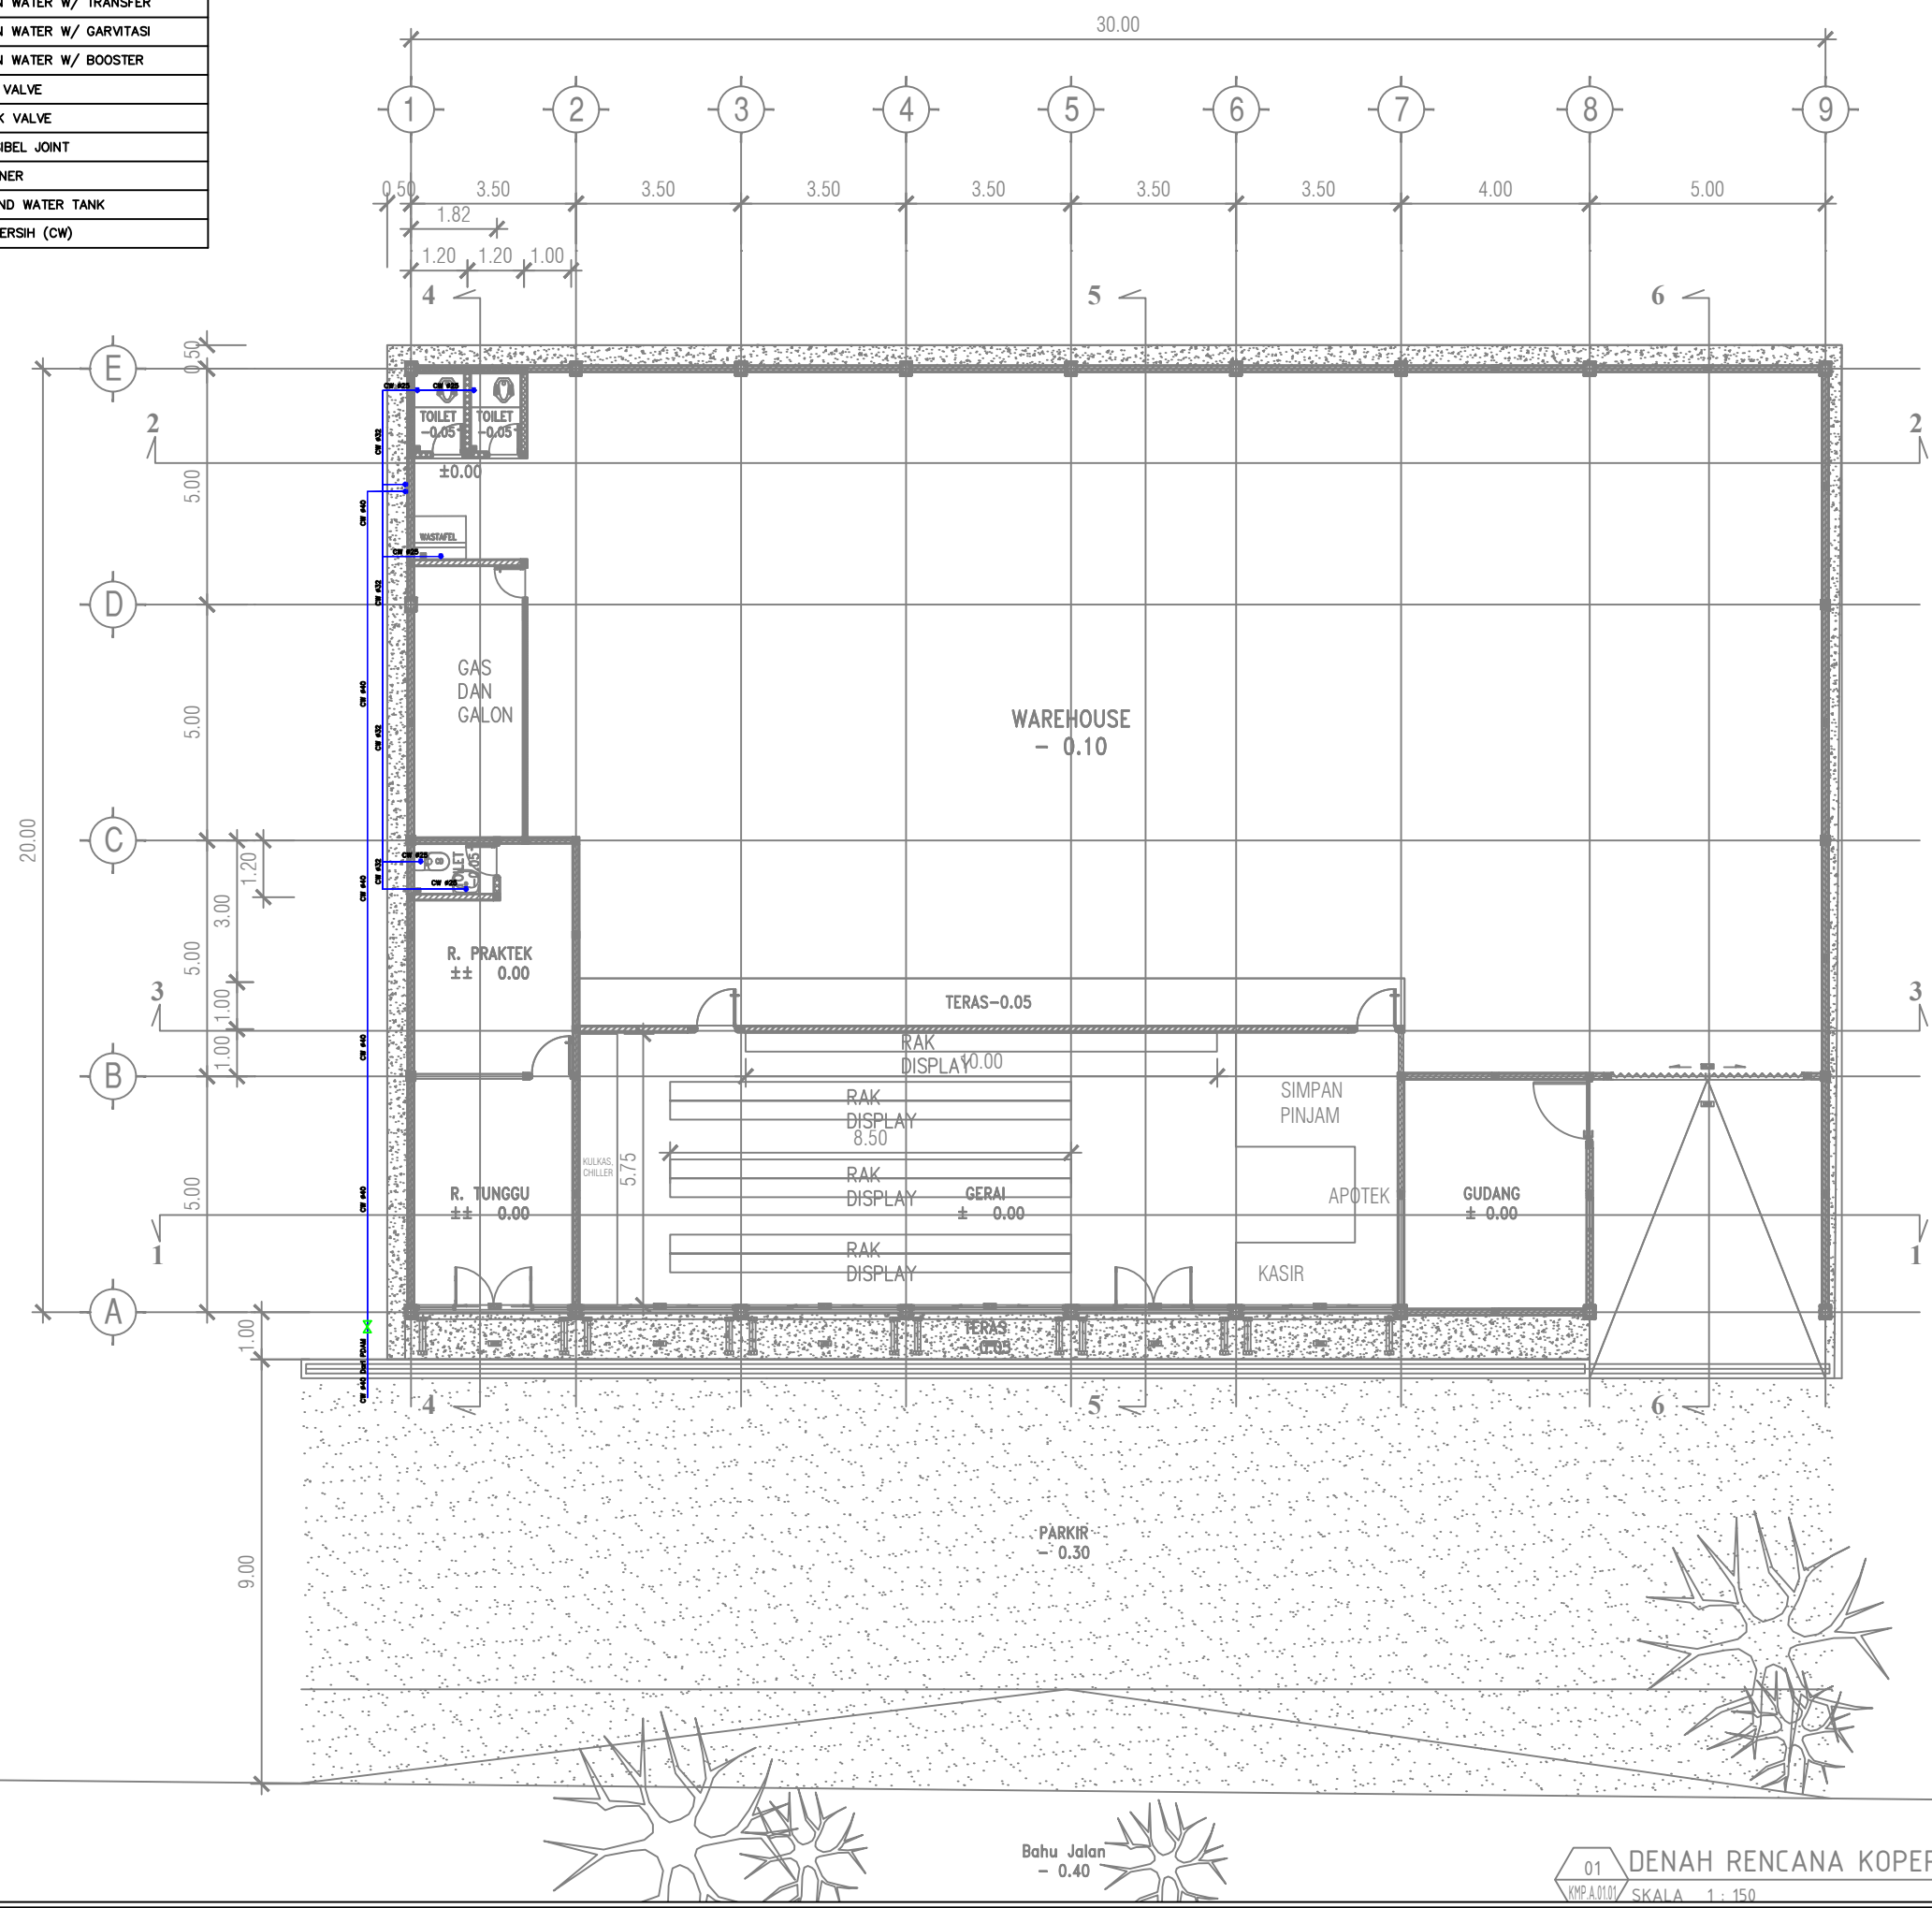

LEGEND	
CW	: CLEAN WATER (AIR BERSIH)
CWT	: CLEAN WATER W/ TRANSFER
CWG	: CLEAN WATER W/ GARVITASI
CWB	: CLEAN WATER W/ BOOSTER
GV	: GATE VALVE
CV	: CHECK VALVE
FJ	: FLEKSIBEL JOINT
ST	: STRAINER
GWT	: GROUND WATER TANK
	: AIR BERSIH (CW)

JUDUL GAMBAR		SKALA
INSTALASI PLUMBING (CW) KOPERASI		1 : 150
KODE	NO GAMBAR	JML. LEMBAR
PL-201		

01 DENAH RENCANA KOPERASI
KMP.A.0101 SKALA 1 : 150