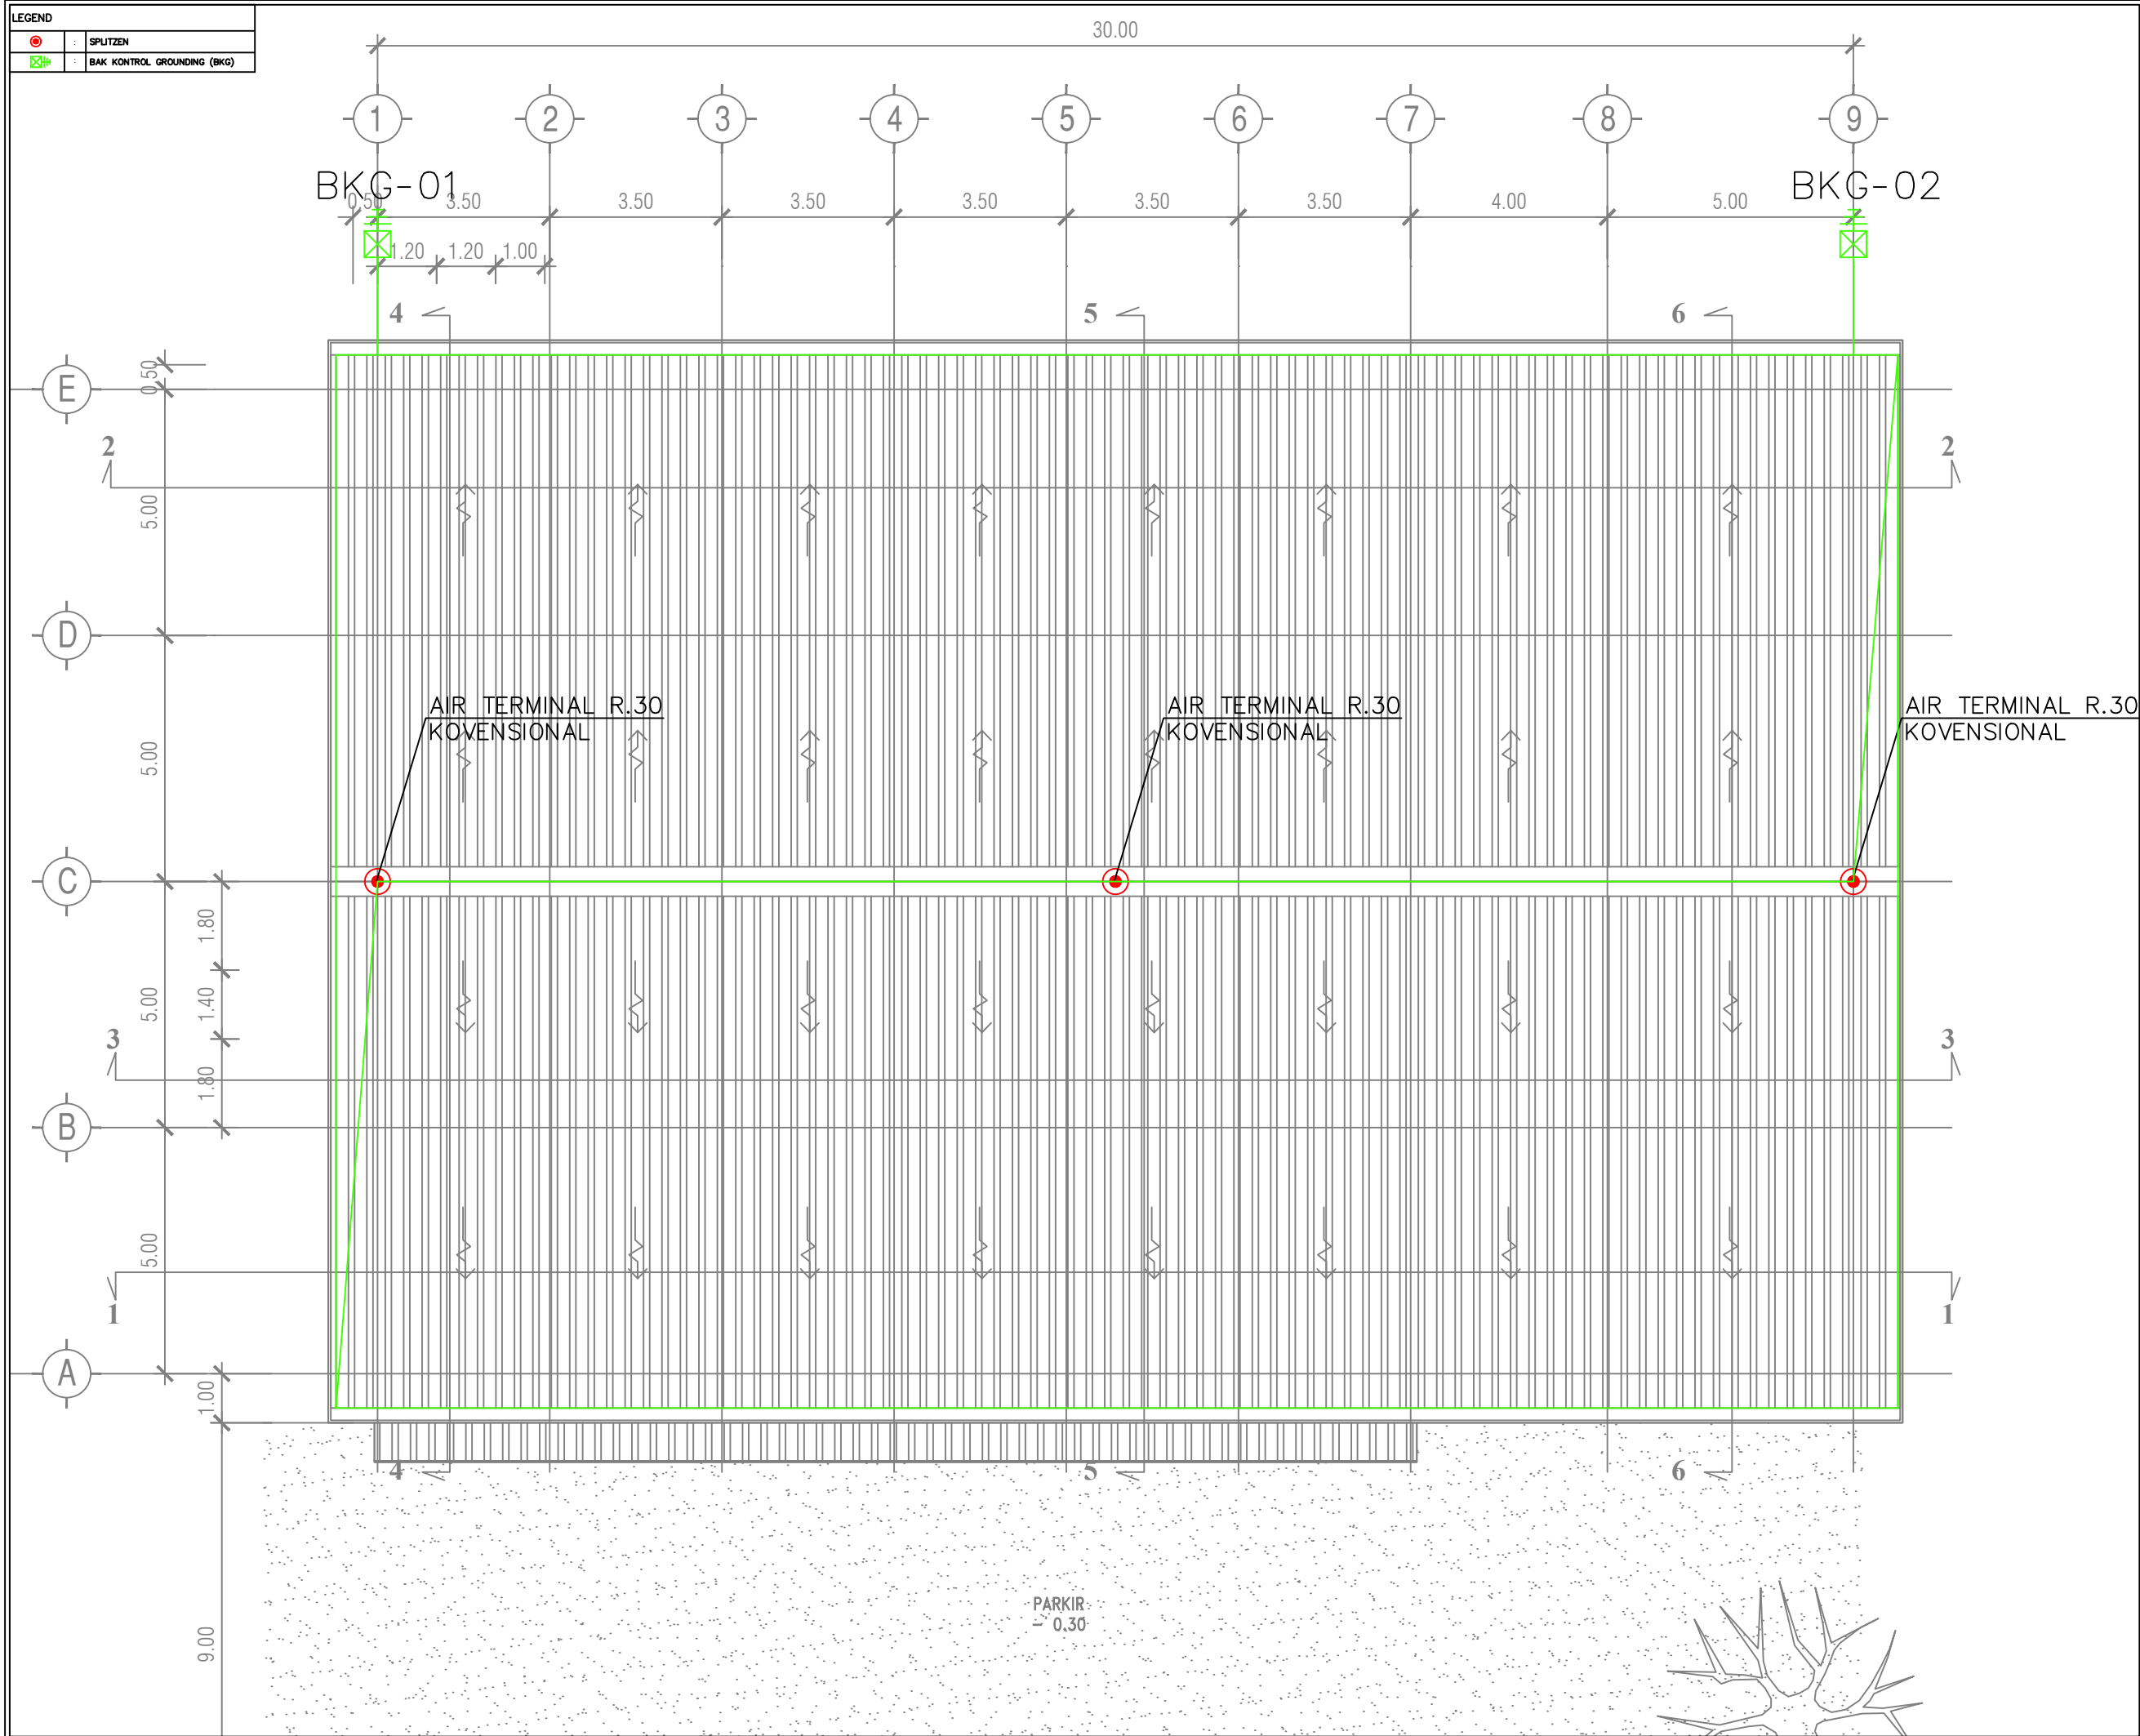

LEGEND	
	SPLITZEN
	BAK KONTROL GROUNDING (BKG)

JUDUL GAMBAR		SKALA
INSTALASI PENANGKAL PETIR KOPERASI		1 : 150
KODE	NO GAMBAR	JML. LEMBAR
LAK-402